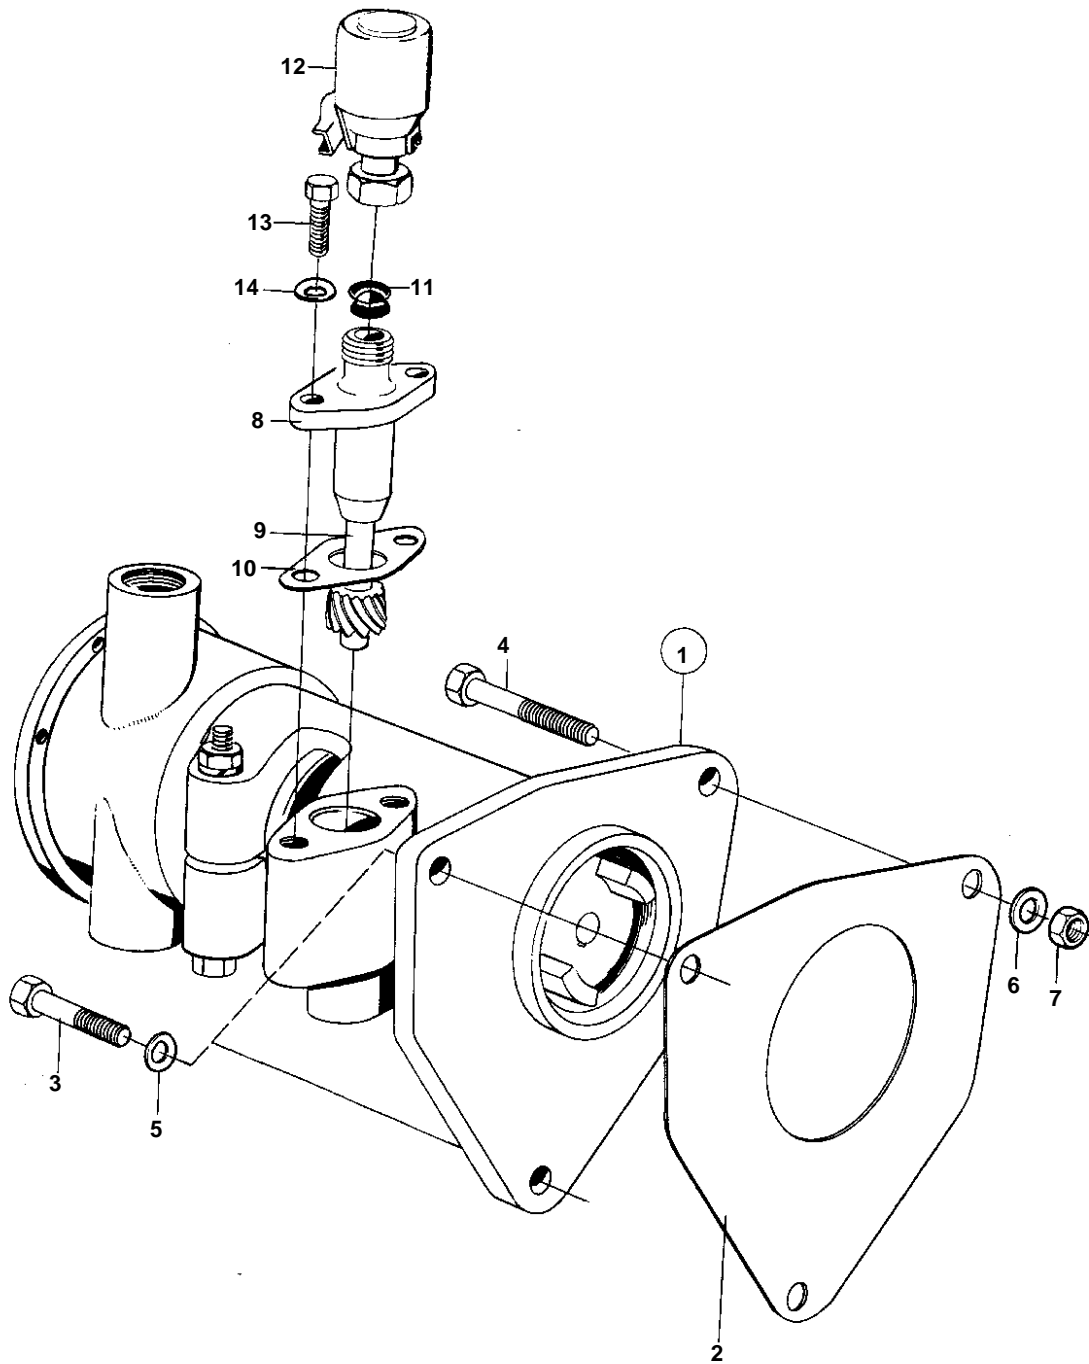

AQD21A, MD21A

3758

AQD21A, MD21A

REF	PART NO.	QTY	DESCRIPTION	SEE SEC.	NOTES
1		1	Water pump, COOLING WATER PUMP		
				12777	
2	817938	1	Gasket		
3		2	Screw		
4		1	Hexagon screw		
5	955895	3	Washer		
6		1	Washer		
7	955783	1	Hexagon nut		
8		1	Bearing housing		
9	422125	1	Stub axle		
10	422130	1	Gasket		
11	943821	1	Sealing ring		
12	1507899	1	Tachometer sensor		SEE GROUP 3
13	940100	2	Hexagon screw		
14	941906	2	Spring washer		